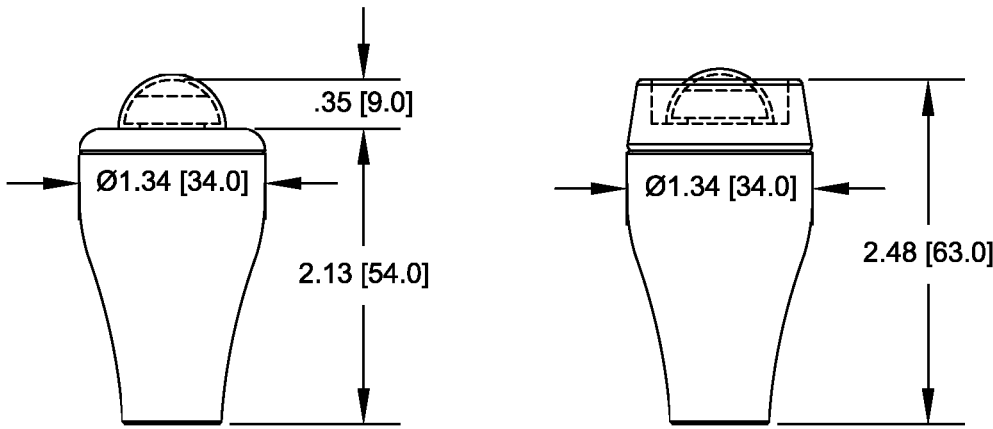

# HANDLE MG27

FOR PRO-4, PRO-5, PRO6, CS3, NSO-SF, NSO-SFA, CS1

**Ratings:**

Push-buttons: Momentary  
1 A 28 VDC  
1 N.O.

Wiring : 2 wires 24 gauge  
Teflon superflex

Handle protection IP32

MG27 Extended

MG27V Recessed