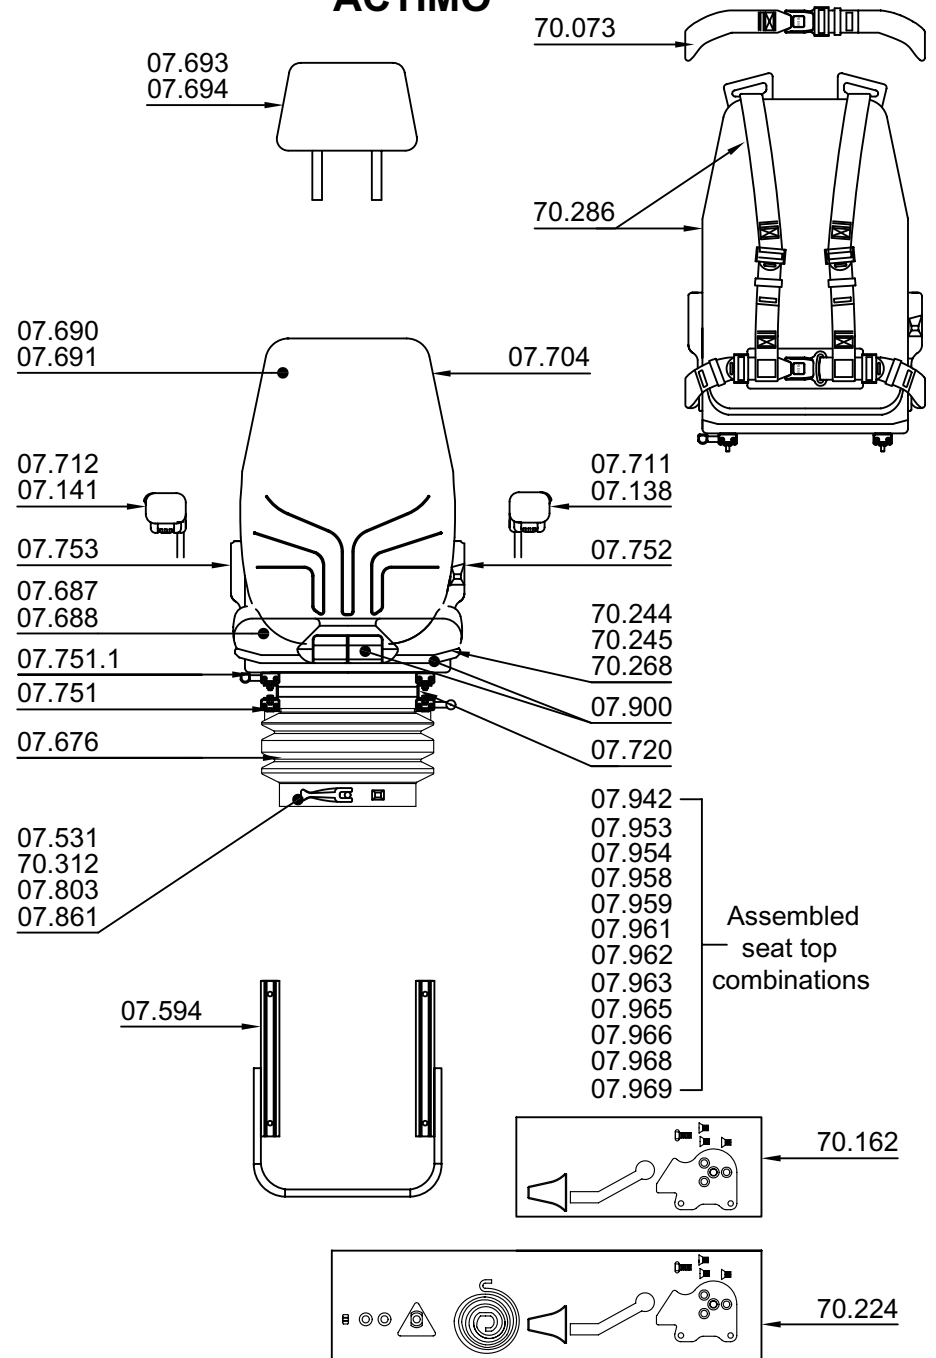

# SPARE PARTS

# SV1C SPARE PARTS LIST

item_no	item_desc_1	item_desc_2
07.089	Chair Base & Cover SV1CA Beige	B30.101.1478-1 R19 / -2 R08
07.103.B	Console Base, SV1CA 13.5 Left	Beige B30.101.1594-1 R02
07.103.C	Console Cover, SV1CA 13.5 Left	Beige B30.101.1594-2 R03
07.104.B	Console Base, SV1CA 13.5 Right	Beige B30.101.1595-1 R03
07.104.C	Console Cover, SV1CA 13.5 Rght	Beige B30.101.1595-2 R03
07.105.B	Console Base, SV1CA 12.5 Left	B30.101.1811-1 R05 Beige
07.105.C	Console Cover, SV1CA 12.5 Left	B30.101.1811-2 R05 Beige
07.106.B	Console Base, SV1CA 12.5 Rght	B30.101.1812-1 R05 Beige
07.106.C	Console Cover, SV1CA 12.5 Rght	B30.101.1812-2 R05 Beige
07.126-01	Brake, Rotator, friction Assy	B90.101.3063 R03
07.143	Footrest, FR-101, LH, Fixed	Open, 2pc B30.101.1540L R02
07.144	Footrest, FR-101, RH, Fixed	Open, 2pc B30.101.1540R R02
07.150.B	Console Base, SV1CA 15" Left	Beige, B30.101.1585-1 R07
07.150.C	Console Cover, SV1CA 15" Left	Beige, B30.101.1585-2 R06
07.151.B	Console Base, SV1CA 15" Right	Beige, B30.101.1586-1 R07
07.151.C	Console Cover, SV1CA 15" Right	Beige, B30.101.1586-2 R06
07.537	Kit, Rotator, Black, Pin Lock	++ A60.101.7744 R00
07.538	Kit, Rotator, Black Friction	Brake B60.101.7743 R00
07.542.B	Console Base, SV1CA 9" Left	Beige B30.101.3384-1 R06
07.542.C	Console Cover, SV1CA 9" Left	Beige B30.101.3384-2 R06
07.543.B	Console Base, SV1CA 9" Right	Beige B30.101.3385-1 R06
07.543.C	Console Cover, SV1CA 9" Right	Beige B30.101.3385-2 R06
07.609	Armrest, Standard, SV1CA each	B90.101.6758 R03 ++
07.720	Carrier, FSCO/MSCO Preassemble	B90.101.6578 R01 Black
07.751	Slide Rails, Carrier, Actimo	1 Pair 136994
07.751.1	Slide Rails, Seat top, Actimo	1 pair 140927 **
70.073	Seat Belt kit, Retractable	1158625
70.094	Spacer, Riser 1.5 donut, Beige	B30.101.3177 R02
70.143	Brake, Rotator, Pin Assy black	++ FS008 SV1C14-06KPL
70.286	Frame, Actimo Seat 4 Point	Retractor 1259107