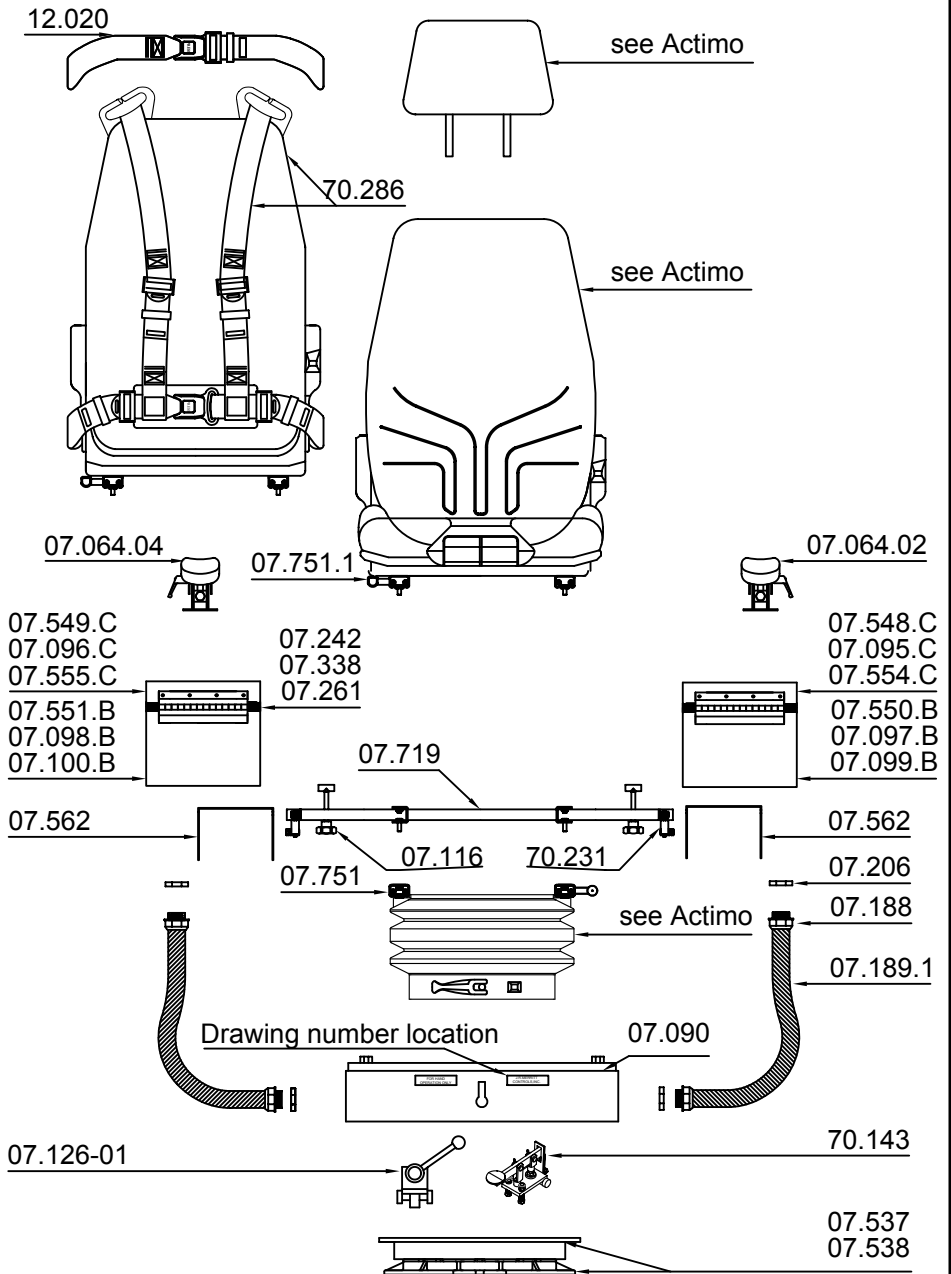

ACTIMO SPARE PARTS LIST

item_no	item_desc_1	item_desc_2
07.138	Armrest, Flip-up, LH, long pin	Actimo B50.101.7086 R00 ++
07.141	Armrest, Flip-up, RH, long pin	Actimo B50.101.7086 R00 ++
07.531	Suspension, Mech 3-step 130 kg	1138826
07.594	Slides, Wrap around	
07.676	Bellows, Mech Susp	127810
07.687	Cushion, Seat, Velour, Actimo	141254
07.688	Cushion, Seat, Vinyl, Actimo	141256
07.690	Cushion, Back, Velour, Actimo	141261
07.691	Cushion, Back, Vinyl, Actimo	141258
07.693	Headrest, Velour, Actimo	140977
07.694	Headrest, Vinyl, Actimo	141259
07.704	Frame, Actimo Seat frame	1125651
07.711	Armrest, Flip-up, Actimo, LH	1026778
07.712	Armrest, Flip-up, Actimo, RH	1026779
07.720	Carrier, FSCO/MSCO Preassemble	B90.101.6578 R01 Black
07.751	Slide Rails, Carrier, Actimo	1 Pair 136994
07.751.1	Slide Rails, Seat top, Actimo	1 pair 140927 **
07.752	Cover, Adjuster. armrest LH	Actimo 1088780
07.753	Cover, adjuster, armrest RH	Actimo 1088782 ++
07.803	Suspension, Pneumatic, 12V	150kg 1047337 MSG95A/722 ++
07.861	Suspension, Pneumatic, 24V	150kg front controls 1091693
07.900	Kit, Tilt/Ext Actimo Seat top	1040538
07.942	Actimo 85-01, no susp velour	8" Slide
07.953	Actimo 85-01, Mech Susp velour	8" slide
07.954	Actimo 85-02, Mech Susp velour	14" slide
07.958	Actimo 85HD-01, Heavy Mech	suspension, 8" slide, velour
07.959	Actimo 85HD-02, Heavy mech.	suspension, 14" slide, velour
07.961	Actimo 85-01, No susp vinyl	8" Slide
07.962	Actimo 85-01, Mech Susp vinyl	8" slide, vinyl
07.963	Actimo 85-02, Mech Susp vinyl	14" slide
07.965	Actimo 85HD-01, Heavy mech.	suspension, 8" slide, vinyl
07.966	Actimo 85HD-02, Heavy mech.	suspension, 14" slide, vinyl
07.968	Actimo 95A-01, 12V AirSusp 8	Slide, APS, vinyl
07.969	Actimo 95A-02, 12V AirSusp 14	Slide, APS, vinyl
70.073	Seat Belt kit, Retractable	1158625
70.162	Kit, backrest left-side ++	Actimo 1197825
70.224	Kit, Backrest left & right	side, Actimo 140960
70.244	Deadman, Seat Kit 24V, Grammer	OPS Switch
70.245	Deadman, Seat Kit 12V, Grammer	OPS Switch
70.268	Switch, Operator Present, OPS	with rating label
70.286	Frame, Actimo Seat 4 Point	Retractor 1259107
70.312	Suspension, Lift assist 4-step	140kg

FSA

SPARE PARTS

FSAD