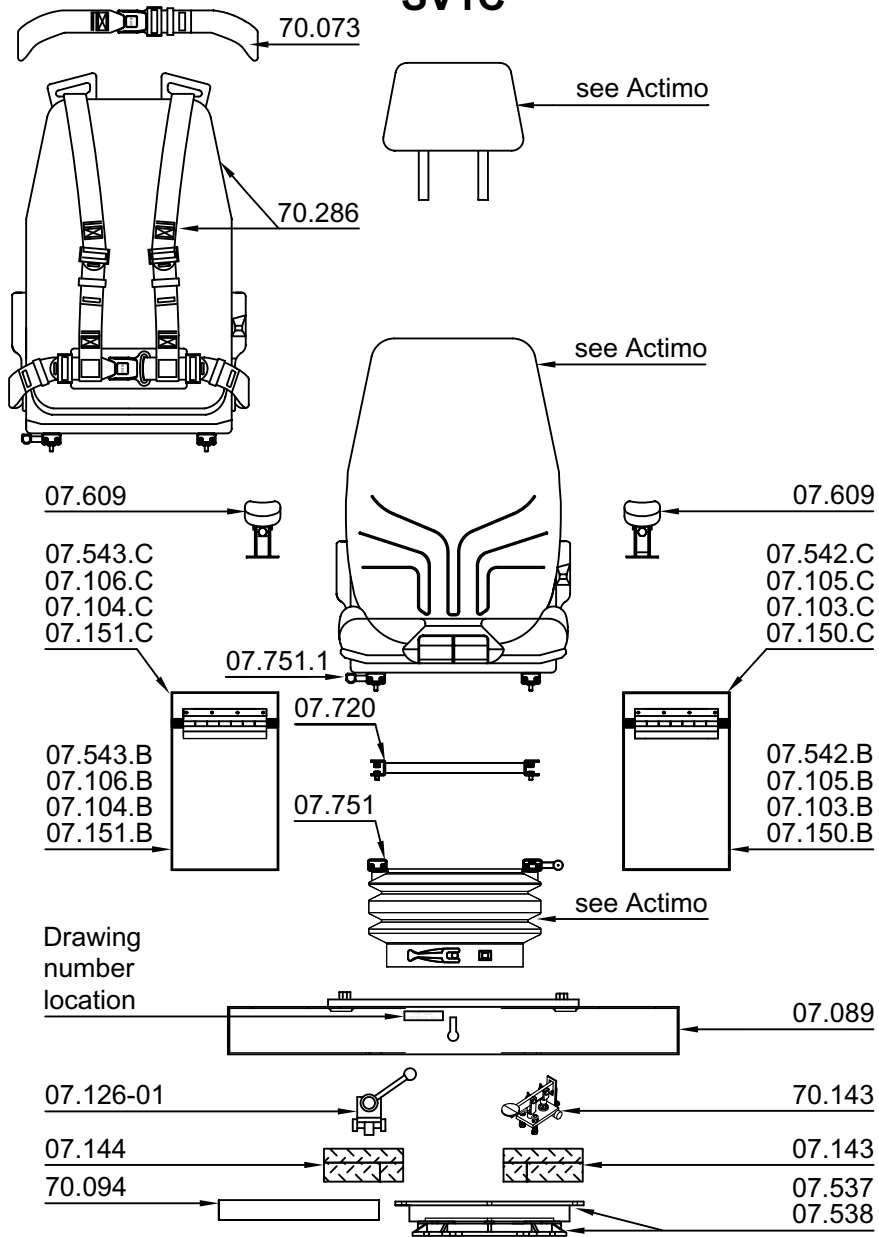

# SPARE PARTS

# SV1C SPARE PARTS LIST

item_no	item_desc_1	item_desc_2
07.089	Chair Base & Cover SV1CA Beige	B30.101.1478-1 R19 / -2 R08
07.103.B	Console Base, SV1CA 13.5 Left	Beige B30.101.1594-1 R02
07.103.C	Console Cover, SV1CA 13.5 Left	Beige B30.101.1594-2 R03
07.104.B	Console Base, SV1CA 13.5 Right	Beige B30.101.1595-1 R03
07.104.C	Console Cover, SV1CA 13.5 Rght	Beige B30.101.1595-2 R03
07.105.B	Console Base, SV1CA 12.5 Left	B30.101.1811-1 R05 Beige
07.105.C	Console Cover, SV1CA 12.5 Left	B30.101.1811-2 R05 Beige
07.106.B	Console Base, SV1CA 12.5 Rght	B30.101.1812-1 R05 Beige
07.106.C	Console Cover, SV1CA 12.5 Rght	B30.101.1812-2 R05 Beige
07.126-01	Brake, Rotator, friction Assy	B90.101.3063 R03
07.143	Footrest, FR-101, LH, Fixed	Open, 2pc B30.101.1540L R02
07.144	Footrest, FR-101, RH, Fixed	Open, 2pc B30.101.1540R R02
07.150.B	Console Base, SV1CA 15" Left	Beige, B30.101.1585-1 R07
07.150.C	Console Cover, SV1CA 15" Left	Beige, B30.101.1585-2 R06
07.151.B	Console Base, SV1CA 15" Right	Beige, B30.101.1586-1 R07
07.151.C	Console Cover, SV1CA 15" Right	Beige, B30.101.1586-2 R06
07.537	Kit, Rotator, Black, Pin Lock	++ A60.101.7744 R00
07.538	Kit, Rotator, Black Friction	Brake B60.101.7743 R00
07.542.B	Console Base, SV1CA 9" Left	Beige B30.101.3384-1 R06
07.542.C	Console Cover, SV1CA 9" Left	Beige B30.101.3384-2 R06
07.543.B	Console Base, SV1CA 9" Right	Beige B30.101.3385-1 R06
07.543.C	Console Cover, SV1CA 9" Right	Beige B30.101.3385-2 R06
07.609	Armrest, Standard, SV1CA each	B90.101.6758 R03 ++
07.720	Carrier, FSCO/MSCO Preassemble	B90.101.6578 R01 Black
07.751	Slide Rails, Carrier, Actimo	1 Pair 136994
07.751.1	Slide Rails, Seat top, Actimo	1 pair 140927 **
70.073	Seat Belt kit, Retractable	1158625
70.094	Spacer, Riser 1.5 donut, Beige	B30.101.3177 R02
70.143	Brake, Rotator, Pin Assy black	++ FS008 SV1C14-06KPL
70.286	Frame, Actimo Seat 4 Point	Retractor 1259107