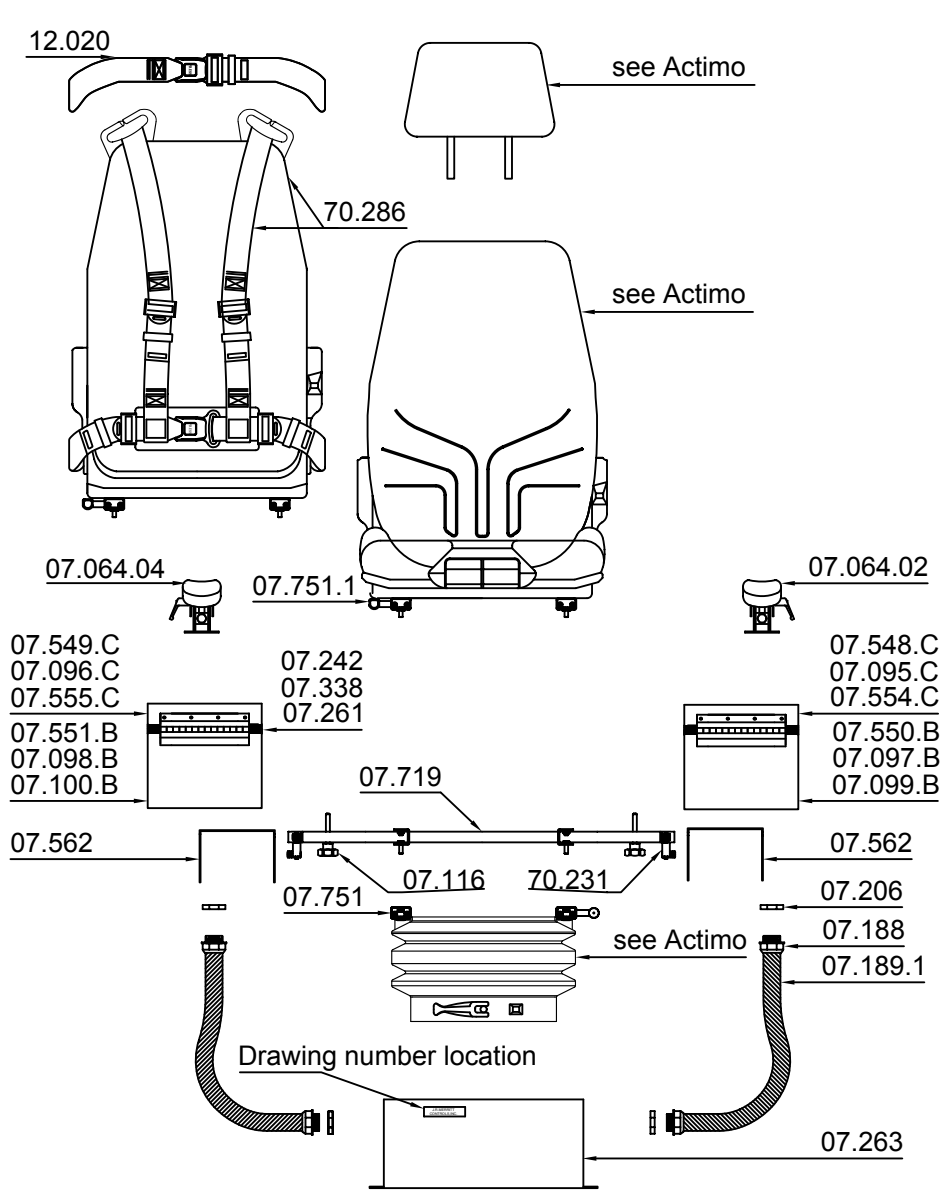

ACTIMO SPARE PARTS LIST

item_no	item_desc_1	item_desc_2
07.138	Armrest, Flip-up, LH, long pin	Actimo B50.101.7086 R00 ++
07.141	Armrest, Flip-up, RH, long pin	Actimo B50.101.7086 R00 ++
07.531	Suspension, Mech 3-step 130 kg	1138826
07.594	Slides, Wrap around	
07.676	Bellows, Mech Susp	127810
07.687	Cushion, Seat, Velour, Actimo	141254
07.688	Cushion, Seat, Vinyl, Actimo	141256
07.690	Cushion, Back, Velour, Actimo	141261
07.691	Cushion, Back, Vinyl, Actimo	141258
07.693	Headrest, Velour, Actimo	140977
07.694	Headrest, Vinyl, Actimo	141259
07.704	Frame, Actimo Seat frame	1125651
07.711	Armrest, Flip-up, Actimo, LH	1026778
07.712	Armrest, Flip-up, Actimo, RH	1026779
07.720	Carrier, FSCO/MSCO Preassemble	B90.101.6578 R01 Black
07.751	Slide Rails, Carrier, Actimo	1 Pair 136994
07.751.1	Slide Rails, Seat top, Actimo	1 pair 140927 **
07.752	Cover, Adjuster. armrest LH	Actimo 1088780
07.753	Cover, adjuster, armrest RH	Actimo 1088782 ++
07.803	Suspension, Pneumatic, 12V	150kg 1047337 MSG95A/722 ++
07.861	Suspension, Pneumatic, 24V	150kg front controls 1091693
07.900	Kit, Tilt/Ext Actimo Seat top	1040538
07.942	Actimo 85-01, no susp velour	8" Slide
07.953	Actimo 85-01, Mech Susp velour	8" slide
07.954	Actimo 85-02, Mech Susp velour	14" slide
07.958	Actimo 85HD-01, Heavy Mech	suspension, 8" slide, velour
07.959	Actimo 85HD-02, Heavy mech.	suspension, 14" slide, velour
07.961	Actimo 85-01, No susp vinyl	8" Slide
07.962	Actimo 85-01, Mech Susp vinyl	8" slide, vinyl
07.963	Actimo 85-02, Mech Susp vinyl	14" slide
07.965	Actimo 85HD-01, Heavy mech.	suspension, 8" slide, vinyl
07.966	Actimo 85HD-02, Heavy mech.	suspension, 14" slide, vinyl
07.968	Actimo 95A-01, 12V AirSusp 8	Slide, APS, vinyl
07.969	Actimo 95A-02, 12V AirSusp 14	Slide, APS, vinyl
70.073	Seat Belt kit, Retractable	1158625
70.162	Kit, backrest left-side ++	Actimo 1197825
70.224	Kit, Backrest left & right	side, Actimo 140960
70.244	Deadman, Seat Kit 24V, Grammer	OPS Switch
70.245	Deadman, Seat Kit 12V, Grammer	OPS Switch
70.268	Switch, Operator Present, OPS	with rating label
70.286	Frame, Actimo Seat 4 Point	Retractor 1259107
70.312	Suspension, Lift assist 4-step	140kg

FSA

SPARE PARTS

FSAD