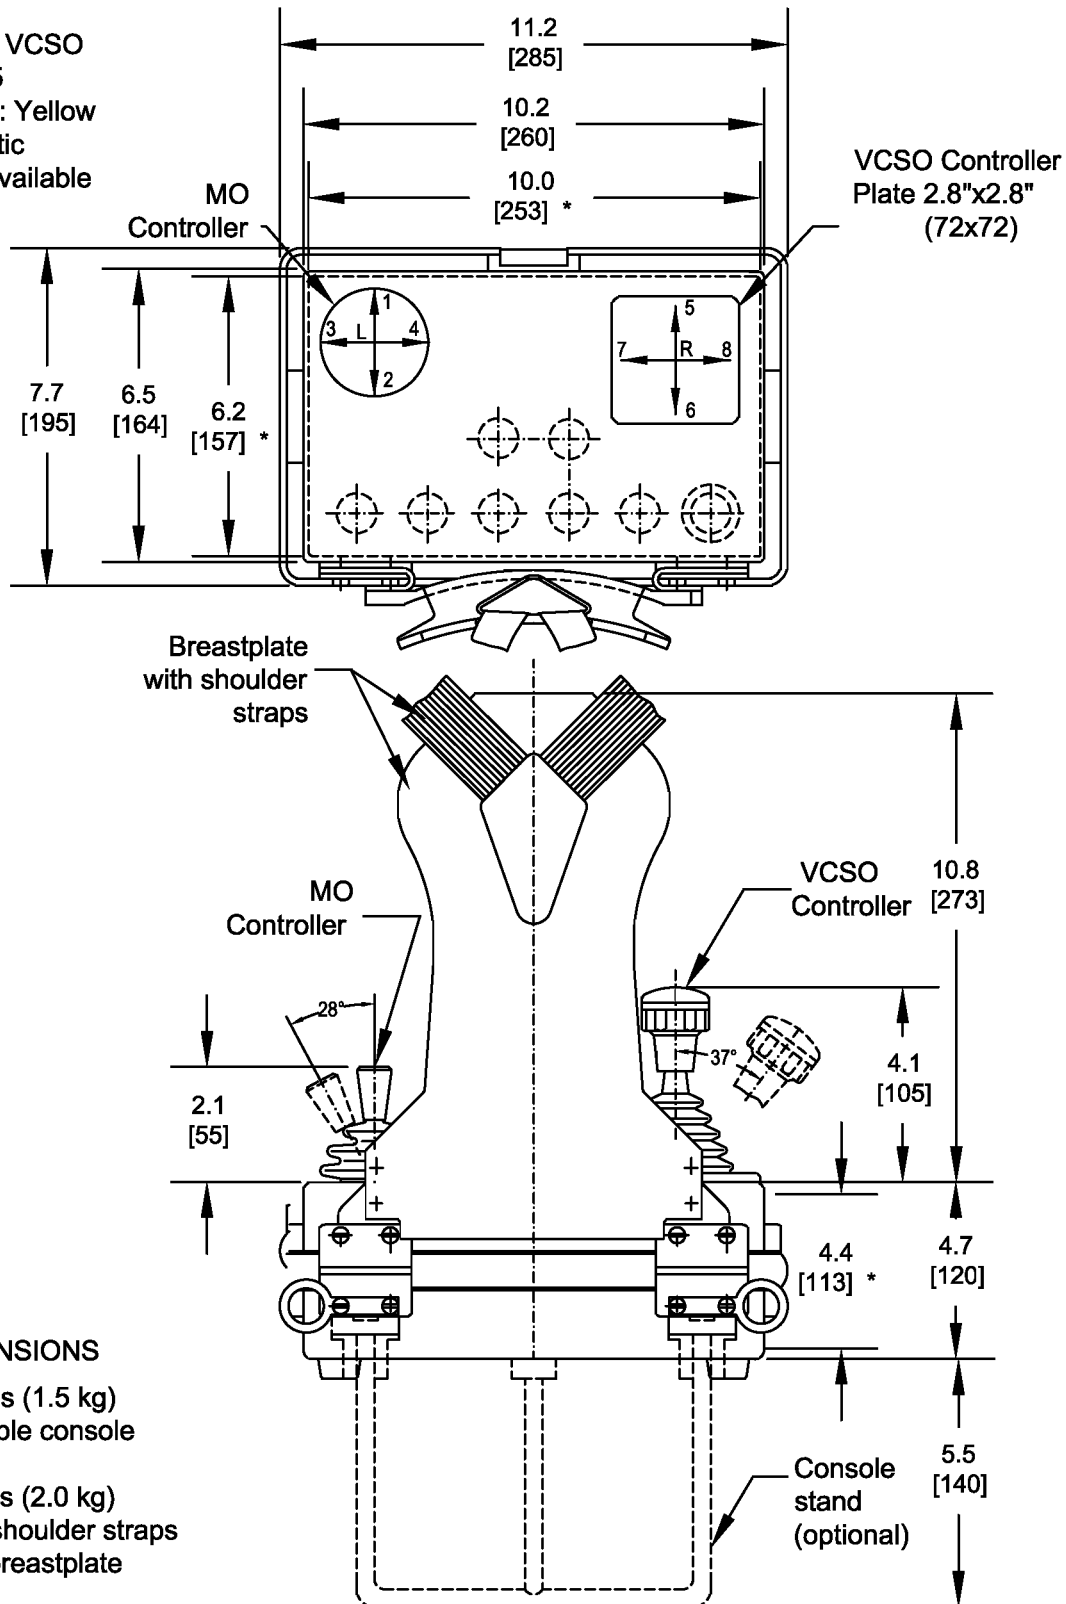

# FGC-01-A PORTABLE INSULATED CONTROL CONSOLE

## Features:

For type MO or VCSO  
NEMA 4 - IP 65  
Standard Color: Yellow  
Gray & anti-static  
black surface available

\* INSIDE DIMENSIONS

Weight: 3.2 lbs (1.5 kg)  
portable console

4.5 lbs (2.0 kg)  
with shoulder straps  
and breastplate