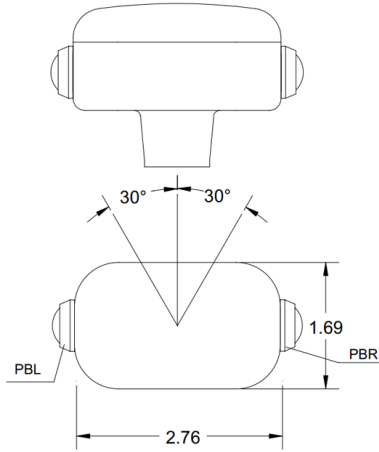

FEATURES AND FUNCTIONALITY

Push Buttons	✓
Rocker Switch	✗
Thumbwheel	✗
Handrest	✗
Trigger	✗
Operator Presence Switch	✗
Mechanical Interlock	✗
Twist	✓
Capacitive Hand Detection Sensor	✗

TECHNICAL DATA

Handle Height	1.69 in [43 mm]
---------------	-----------------

Additional Specifications Reference product literature for additional specifications

ENVIRONMENTAL DATA

IP Rating	IP54
-----------	------

Technical Drawings

Dimensional

All dimensions in inches [mm] and are subject to change.

MG13 dimensions

Wiring

Wiring details