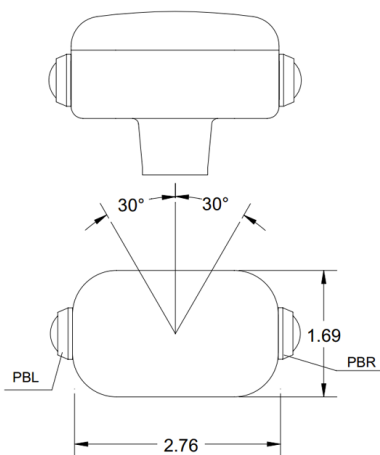

## TECHNICAL DATA

|               |                 |
|---------------|-----------------|
| Handle Height | 1.69 in [43 mm] |
|---------------|-----------------|

Additional Specifications Reference product literature for additional specifications

# Technical Drawings

## Dimensional

All dimensions in inches [mm] and are subject to change.

MG13 dimensions