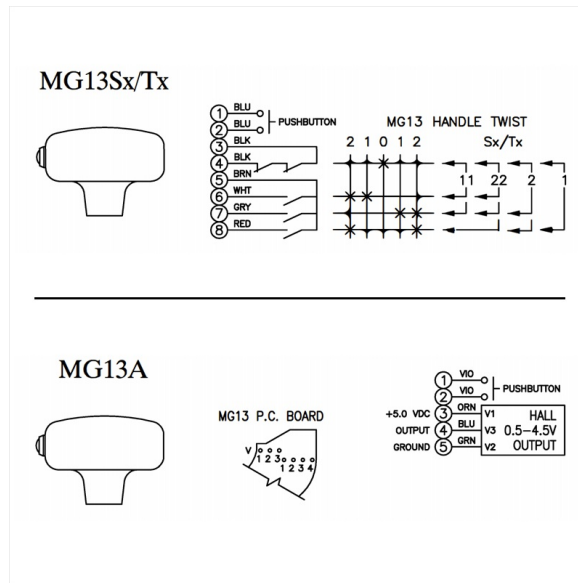

FEATURES AND FUNCTIONALITY

Push Buttons	✓
Rocker Switch	✗
Thumbwheel	✗
Handrest	✗
Trigger	✗
Operator Presence Switch	✗
Mechanical Interlock	✗
Twist	✓
Capacitive Hand Detection Sensor	✗

TECHNICAL DATA

Handle Height	1.69 in [43 mm]
---------------	-----------------

Additional Specifications Reference product literature for additional specifications

ENVIRONMENTAL DATA

IP Rating	IP54
-----------	------

Technical Drawings

Dimensional

All dimensions in inches [mm] and are subject to change.

MG13 dimensions

Wiring

Wiring details