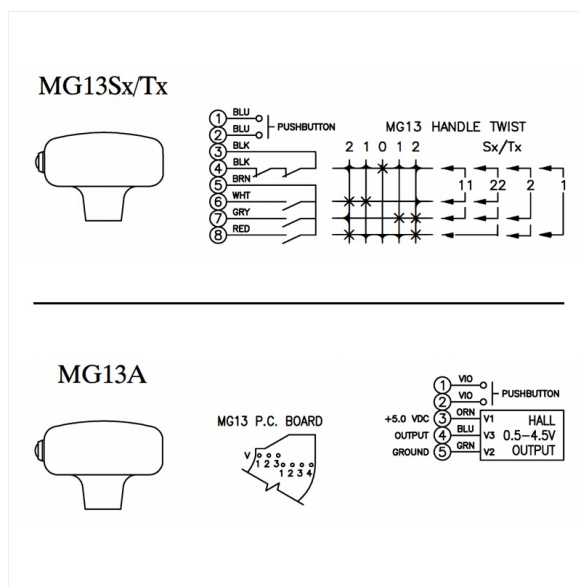

Wiring

Wiring details