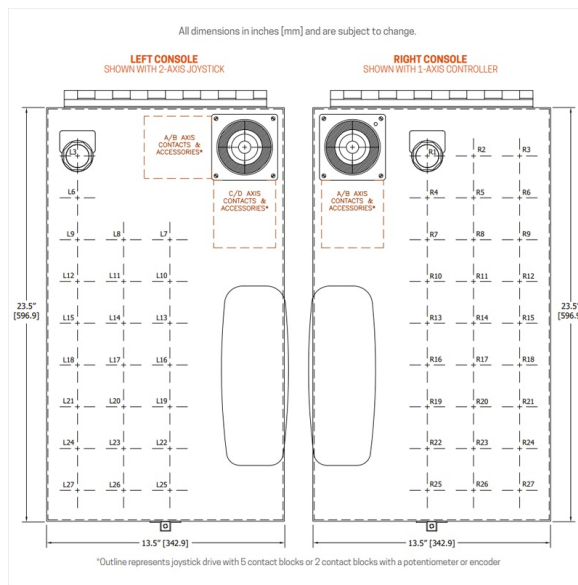

*System with 15" Consoles*  
28.7" [729 mm]

*System with 15" Forward Sloped Consoles*  
29.5" [748 mm]

**Slide Range** 8" [203 mm] single seat slide range  
16" [406 mm] dual seat slide range (optional)

# Technical Drawings

## Dimensional

Flat console model dimensions

Sloped console model dimensions

9 inch console standard layout

12.5 inch console standard layout

13.5 inch console standard layout

All dimensions in inches [mm] and are subject to change.

15 inch console standard layout