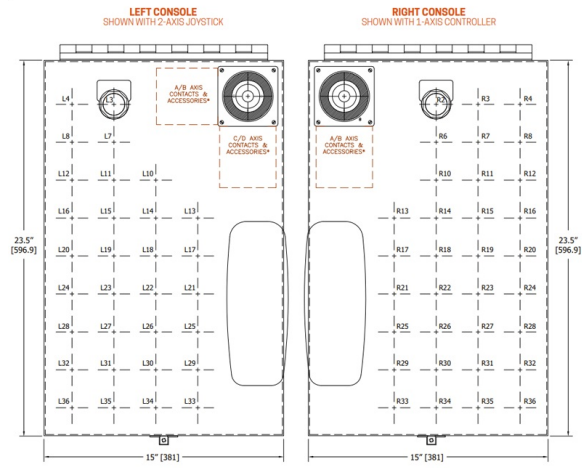

15 inch console standard layout