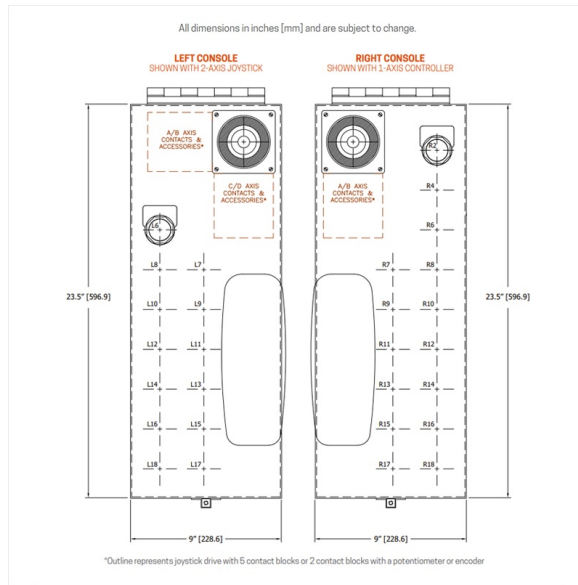

*System with 15" Consoles*  
28.7" [729 mm]

*System with 15" Forward Sloped Consoles*  
29.5" [748 mm]

**Slide Range** 8" [203 mm] single seat slide range  
16" [406 mm] dual seat slide range (optional)

**Seat Cushion Adjust Range** *Actimo Seat*  
Depth: 2.4" [60 mm] in 5 increments forward  
Tilt: 3-11 degrees in 4 increments

**Headrest Adjust Range** *Actimo Seat*  
Height adjustment: 3.5" [90mm]  
Tilt: 38 degrees

# Technical Drawings

## Dimensional

Flat console model dimensions

Sloped console model dimensions

9 inch console standard layout

12.5 inch console standard layout

13.5 inch console standard layout

All dimensions in inches [mm] and are subject to change.