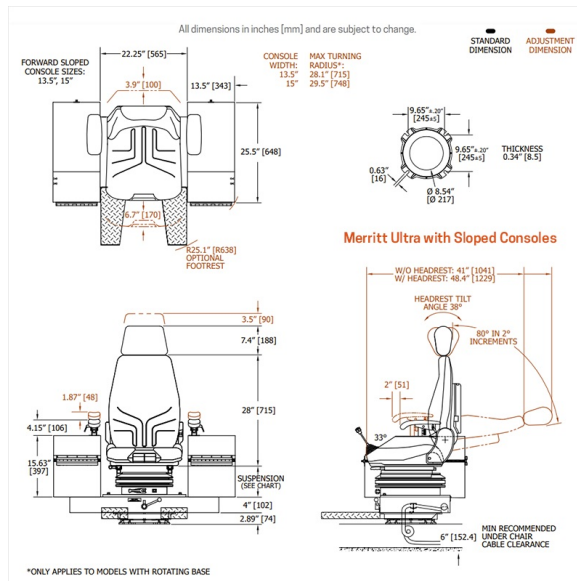

**Seat Cushion Adjust Range** *Actimo Seat*  
Depth: 2.4" [60 mm] in 5 increments forward  
Tilt: 3-11 degrees in 4 increments

**Headrest Adjust Range** *Actimo Seat*  
Height adjustment: 3.5" [90mm]  
Tilt: 38 degrees

**Under Chair Cable Clearance** 6" [152.4 mm] Min

**Additional Specifications** Reference product literature for additional specifications and options

# Technical Drawings

## Dimensional

Flat console model dimensions

Sloped console model dimensions

9 inch console standard layout

12.5 inch console standard layout

13.5 inch console standard layout

All dimensions in inches [mm] and are subject to change.