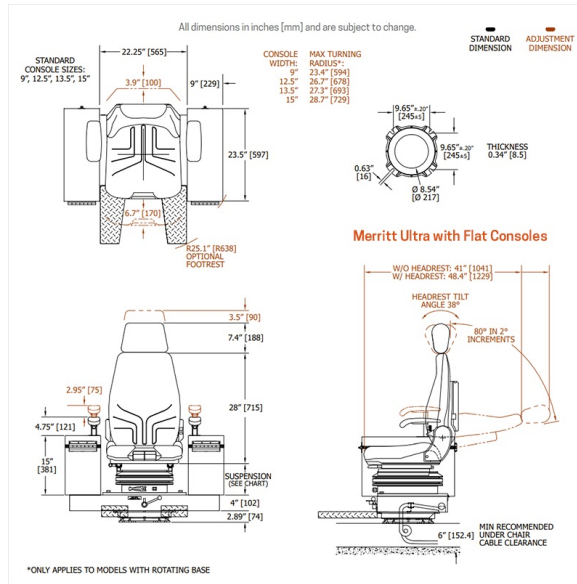

**Seat Cushion Adjust Range** *Actimo Seat*  
Depth: 2.4" [60 mm] in 5 increments forward  
Tilt: 3-11 degrees in 4 increments

**Headrest Adjust Range** *Actimo Seat*  
Height adjustment: 3.5" [90mm]  
Tilt: 38 degrees

**Under Chair Cable Clearance** 6" [152.4 mm] Min

**Additional Specifications** Reference product literature for additional specifications and options

# Technical Drawings

## Dimensional

Flat console model dimensions

Sloped console model dimensions

9 inch console standard layout

12.5 inch console standard layout

13.5 inch console standard layout

All dimensions in inches [mm] and are subject to change.