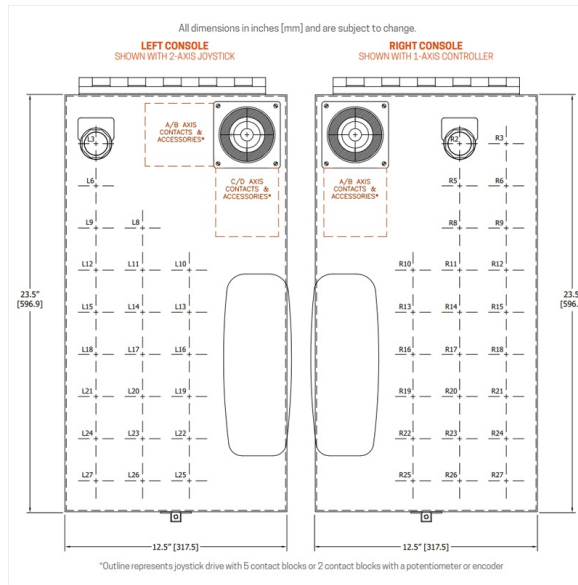

*System with 15" Consoles*  
28.7" [729 mm]

*System with 15" Forward Sloped Consoles*  
29.5" [748 mm]

**Slide Range** 8" [203 mm] single seat slide range  
16" [406 mm] dual seat slide range (optional)

# Technical Drawings

## Dimensional

Flat console model dimensions

Sloped console model dimensions

9 inch console standard layout

12.5 inch console standard layout

13.5 inch console standard layout

All dimensions in inches [mm] and are subject to change.

15 inch console standard layout